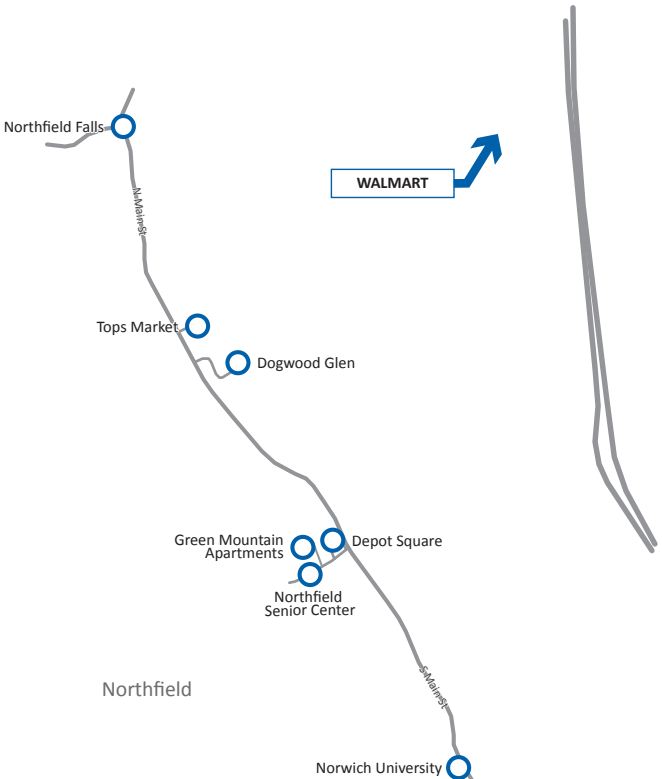

Norwich University

Drop-off at Walmart

## Locations

Pick-up at Walmart

Norwich University

Tops Market

Depot Square

Green Mountain Apartments

Northfield Senior Center

Dogwood Glen

Northfield Falls

Deviations from this route are available to individual homes, local businesses and other locations within the Northfield area upon request. Please call **TVT** at 802-223-7287 at least 24 hours in advance to request a deviation.