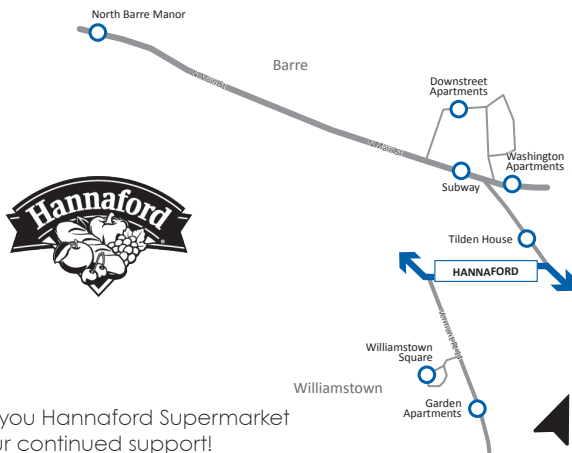

## Pick-up Times

12:05 PM  
12:15 PM

## Locations

Downstreet Apartments  
Drop-off at Hannaford

## Pick-up Times

1:00 PM  
12:05 PM

## Locations

Pick-up at Hannaford  
Downstreet Apartments

Thank you Hannaford Supermarket for your continued support!