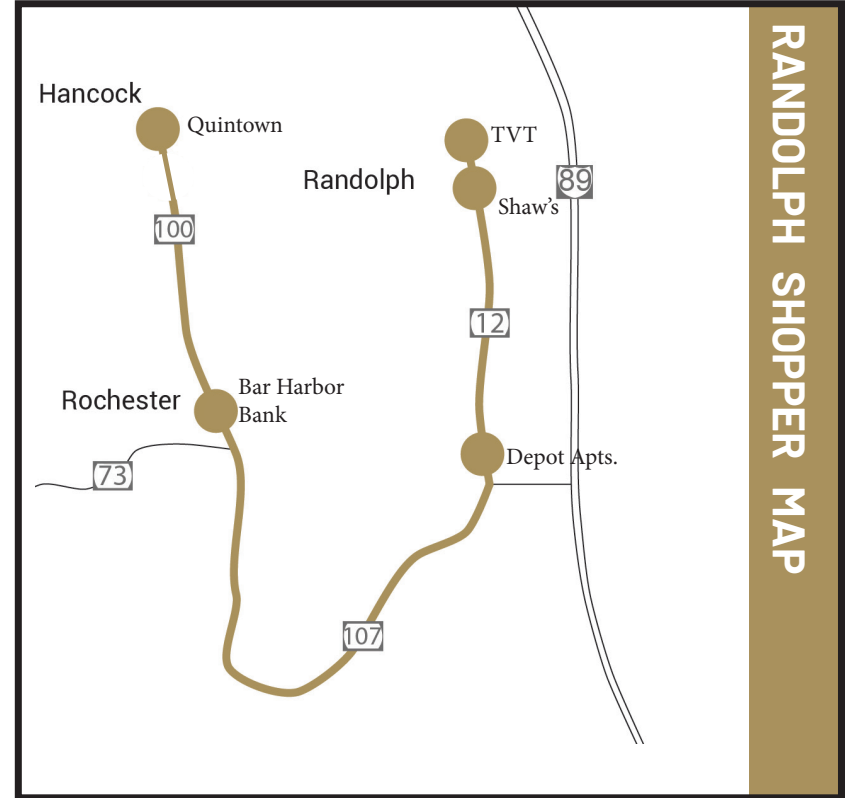

RANDOLPH SHOPPER Route Schedule

Runs every Wednesday

**FARE
FREE**

	STOP	AM
To Hancock / Rochester / Bethel	TVT Depot - Randolph	R (12:00)
	Quintown Senior Center - Hancock	12:45
	Bar Harbor Bank - Rochester	12:51
	Park House - Rochester	12:52
	Depot Apartments - Bethel	R (1:24)
Randolph Shopping	Shaw's Plaza - Randolph	1:35
	TTV Depot - Randolph	R (1:45)
	Shaw's Plaza - Randolph	2:20
To Hancock / Rochester / Bethel	Depot Apartments - Bethel	R (2:35)
	Park House - Rochester	R
	Bar Harbor Bank - Rochester	R (3:10)
	Quintown Senior Center - Hancock	R (3:15)
	TVT Depot - Randolph	R (4:00)

Randolph Shopper offers weekly service from Hancock, Rochester, & Bethel to shopping services in Randolph.

Access to retailers including Shaw's, Kinney Drugs, & Rite Aid, as well as local shops & restaurants.

TVT Routes operate **FARE FREE** and are open to **EVERYONE!**

PHONE: 802-728-3773

EMAIL: INFO@TRIVALLEYTRANSIT.ORG

WEBSITE: WWW.TRIVALLEYTRANSIT.ORG

R = STOP BY REQUEST
Call 802-728-3773 to schedule a pick-up or ask your driver to be dropped off.

■ = DEVIATIONS TO ADDITIONAL SERVICES IN RETAIL AREA MAY BE AVAILABLE AT DRIVER'S DISCRETION

(TIME) = TIMES IN PARENTHESIS ARE APPROXIMATE

DEVIATIONS UP TO 3/4 MILE ARE AVAILABLE ON THIS ROUTE