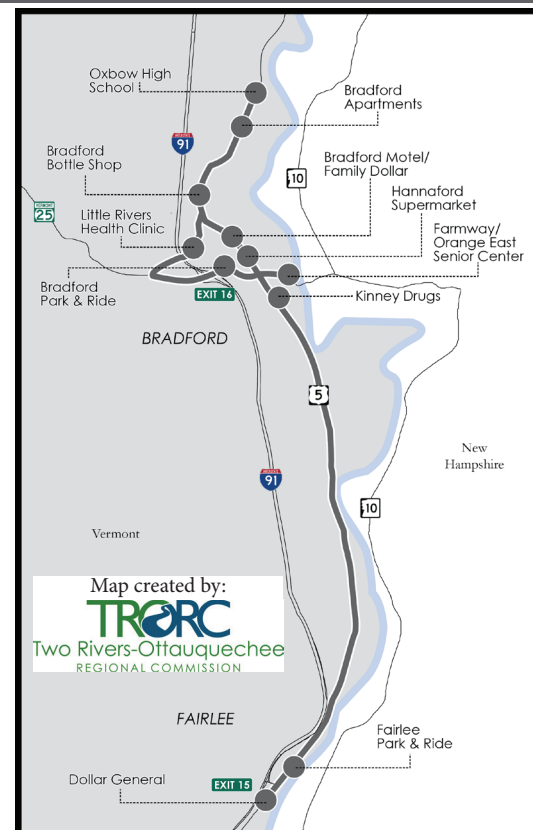

BRADFORD AREA CIRCULATOR

Bradford - Fairlee Service

Operates Tuesday / Thursday

FARE
FREE

	STOP	Loop 1	Loop 2	Loop 3	Loop 4	Loop 5	
BRADFORD SERVICE	Bradford Park & Ride	8:00	9:36	11:11	12:47	2:22	
	Little Rivers Health Care - Bradford	8:02	9:38	11:13	12:49	2:24	
	Pleasant Street Neighborhood	R	R	R	R	R	
	Hannaford	8:10	9:46	11:21	12:57	2:32	
	Bradford Motel	8:12	9:48	11:23	12:59	2:34	
	Family Dollar	8:14	9:50	11:25	1:01	2:36	
	Main & Barton Streets	8:16	9:52	11:27	1:03	2:38	
	Bradford Village Apartments	8:19	9:55	11:30	1:06	2:41	
	Oxbow High School - Bradford	8:22	9:56	11:33	1:09	2:44	
	Pleasant Street Neighborhood	R	R	R	R	R	
	Main & Bank Streets	8:28	10:04	11:39	1:15	2:50	
	Family Dollar	8:30	10:06	11:41	1:17	2:52	
	Bradford Motel	8:32	10:08	11:43	1:19	2:54	
	Hannaford	8:34	10:0	11:45	1:21	2:56	
	Kinney Drugs	8:39	10:15	11:50	1:26	3:01	
	FAIRLEE SERVICE	Upper Valley Services	8:40	10:16	11:51	1:27	3:02
Orange East Senior Center		8:42	10:18	11:52	1:29	3:04	
Whistlestop Way		8:43	10:19	11:54	1:30	3:05	
Bradford Park & Ride		R (8:46)	R (10:22)	R (11:57)	R (1:33)	R (3:08)	
Hannaford		8:49	10:25	12:00	1:35	3:11	
Bradford Motel		8:51	10:27	12:02	1:37	3:13	
Family Dollar		8:53	10:29	12:04	1:39	3:15	
Dollar General - Fairlee	9:21	10:56		2:07	3:43		
Fairlee Park & Ride	9:23	10:58		2:09	3:45		
Bradford Park & Ride	9:36	11:11	12:47	2:22	3:58		

TIME = times in **BOLD** are in the afternoon

■ = stop not available on this route

R = Request Stop:

To be picked up call office at 802-728-3773
(24 hour advance notice is appreciated)

To be dropped off, tell your driver upon boarding.

(time) = times in parenthesis are approximate

Flag Stops - driver may drop off or pick up along route at their discretion if deemed safe

DEVIATIONS UP TO 1 MILE ARE AVAILABLE ON THIS ROUTE