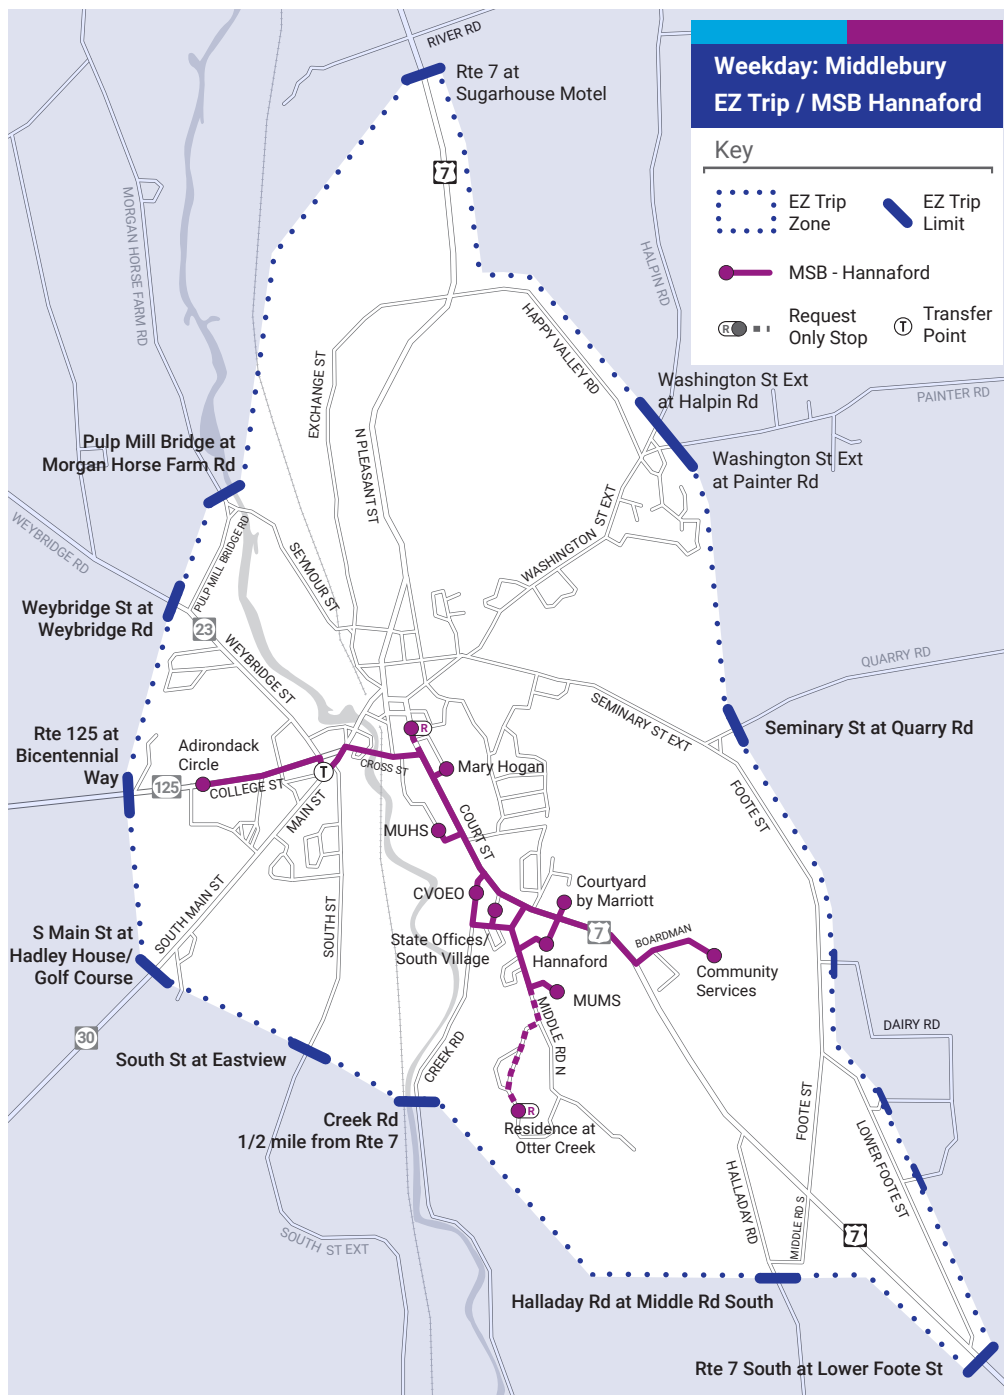

HOW TO RIDE

1) Register.

Contact us by website, mobile app or phone to provide your contact info and any ADA needs.

2) Reserve rides.

There are three way to reserve your EZ Trip rides:

- EZ Trip mobile app available at the App Store and Google Play
- Online at <https://cp-tvtmt.qryde.com/cp/>
- Call us at (802)388-2287 Mon-Fri 7am to 5:45pm (TDD 711)

Need repeat reservations?

Recurring ride requests can be made up to 21 days in advance of your first requested trip.

3) Be ready.

EZ Trip van will pick you up and drop you off as close as possible to your locations. Please wait outside before the assigned time so our driver can see you.

EZ Trip will pick you up within 5 to 30 minutes from the time you contact us. During booking you will receive estimated pick-up and drop-off times.

Rides are provided on wheelchair lift-equipped vans.

NOTE: The EZ Trip van does NOT serve traditional bus stops at regular intervals or stop for riders who try to flag it down.