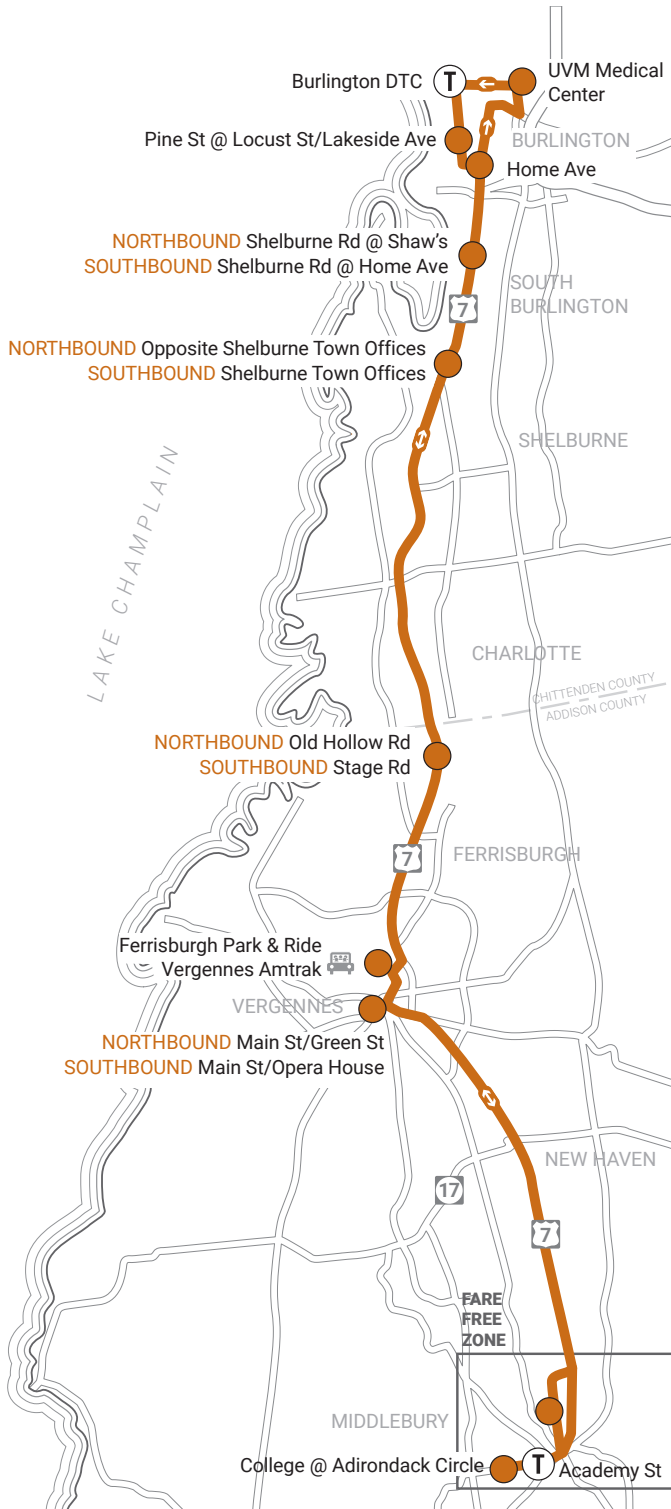

Saturday NORTHBOUND

Saturday SOUTHBOUND

		(T)										(T)									
SAT	am	Middlebury College/ADK	Middlebury Academy St	Vergennes Main St/Green St	Ferrisburgh Park and Ride & Amtrak Depot	Ferrisburgh Rte 7 @ Old Hollow	Shelburne Opposite Town Offices	So Burlington Shelburne Rd @ Shaw's	Burlington Pine St @ Locust	Burlington DTC, main platform	Burlington Pine St @ Electric Ave	Burlington Shelburne Rd @ Home Ave	Shelburne Town Offices	Ferrisburgh Rte 7 @ Stage Rd	Ferrisburgh Park and Ride & Amtrak Depot	Vergennes Main St/Opera House	Middlebury College/ADK	Middlebury Academy St			
	pm	9:45 9:47 10:07 10:10 10:17 R R 10:53 11:00 11:07 R R 11:40 11:47 11:50 12:13 12:15																			
	4:45 4:47 5:07 5:10 5:17 R R 5:53 6:00 6:07 R R 6:40 6:47 6:50 7:13 7:15																				

(T) = TRANSFER HUB access to other routes is possible

R = STOP BY REQUEST For details call 802-388-2287 (Mon-Fri from 7:00am-5:00pm) or ask a driver to assist you.

All buses from Middlebury will serve GMT's main platform.

Preranged rides are available from Middlebury for evening riders wishing to continue from Burlington to Rutland or Rutland to Burlington.

- ♦ Riders must call TVT at 802-388-2287 (Mon-Fri 7am-5pm) to arrange a connection 48 hours in advance (2 business days).
- ♦ A TVT Volunteer Driver will meet the Burlington LINK or 116 Commuter rider at Middlebury Academy St and transport to anywhere along the Rutland Connector route, including 1/4 mile deviation from route, or
- ♦ A TVT Volunteer Driver will meet the Rutland Connector rider at Middlebury Academy St and transport to anywhere along the Burlington LINK or 116 Commuter routes.
- ♦ The fee for this service is equal to the current bus fare, if any.

In accordance with CDC guidance, we STRONGLY encourage wearing a FACE MASK to ride the bus.

LINK to Burlington Map

Key

-  Transfer Point
-  Park and Ride
-  One-way Service
-  Two-way Service