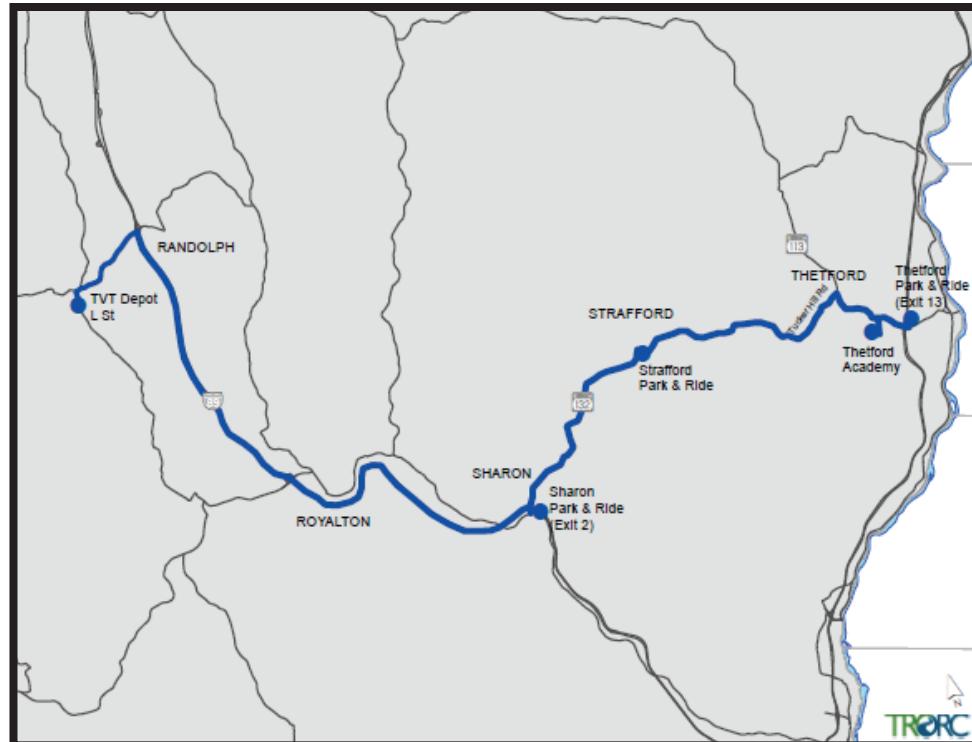

THETFORD CONNECTOR SCHEDULE - Commuter Route

FARE
FREE

	SOUTH / EAST BOUND					WEST / NORTH BOUND			
Monday - Friday	(T)								
	TVT Depot - L Street Randolph	Sharon Park & Ride	Strafford Park & Ride	Thetford Academy	Thetford Park & Ride	Strafford Park & Ride	Sharon Park & Ride	Strafford Park & Ride	TVT Depot - L Street Randolph
am	R (6:35)	7:00	7:12	7:30	R	7:48	8:00		R (8:25)
pm	R (3:44)	4:09	4:21	4:39	R	4:57	5:09	5:21	R (5:55)

Following CDC guidance, TVT strongly encourages everyone to wear masks while on TVT services or in our facilities.

(T) = **TRANSFER HUB** access to other routes is possible

 = **STOP NOT AVAILABLE**

= **ROUTE TEMPORARILY SUSPENDED**

R = **STOP BY REQUEST** For details call 802-728-3773 (Mon-Fri from 7:00am-5:00pm) or ask a driver to assist you.

(TIME) = **TIMES IN PARENTHESIS ARE APPROXIMATE**

NO DEVIATIONS ON THIS ROUTE

PHONE: 802-728-3773
 EMAIL: INFO@TRIVALLEYTRANSIT.ORG
 WEBSITE: WWW.TRIVALLEYTRANSIT.ORG

THETFORD CONNECTOR MAP
Commuter Route