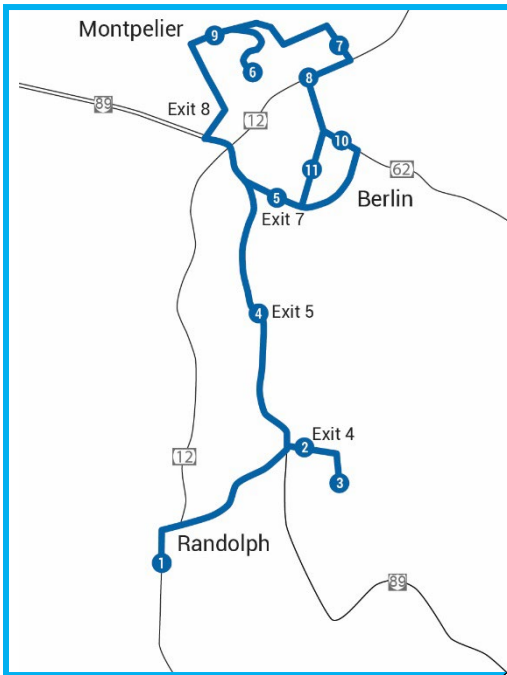

# 89'er North

### Connects:

Randolph – Randolph Center – Northfield

### With employers in:

Berlin Park & Ride

Morning Route	
TVT - Randolph Depot	
VT Tech College – Admin Bldg	
Randolph Park & Ride	
Northfield Park & Ride	
* Berlin Park & Ride	
National Life Building	
Montpelier Transit Center	
Subway, State St. - Montpelier	
Shaw's, Main St. - Montpelier	
Dept of Labor P&R	
* Berlin Park & Ride - Exit 7	(8:05) R
Northfield Park & Ride – Exit 5	(8:15) R
Randolph Park & Ride – Exit 4	(8:30) R
VT Tech College – Admin Bldg	(8:35) R
TVT - Randolph Depot	(8:45) R

Afternoon Route	
TVT - Randolph Depot	3:20
VT Tech College – Admin Bldg	3:28
Randolph Park & Ride – Exit 4	3:30
Northfield Park & Ride - Exit 5	(3:45) R
* Berlin Park & Ride - Exit 7	(3:55) R
Central VT Medical Center	(4:00) R
Berlin Mall	R
National Life Building	4:10
Montpelier Transit Center	4:15
Subway, State St. - Montpelier	4:17
Shaw's, Main St. - Montpelier	4:19
Dept of Labor P&R	4:25
* Berlin Park & Ride - Exit 7	(4:30) R
Northfield Park & Ride - Exit 5	(4:40) R
Randolph Park & Ride – Exit 4	(4:50) R
VT Tech College – Admin Bldg	(4:55) R
TVT - Randolph Depot	5:05