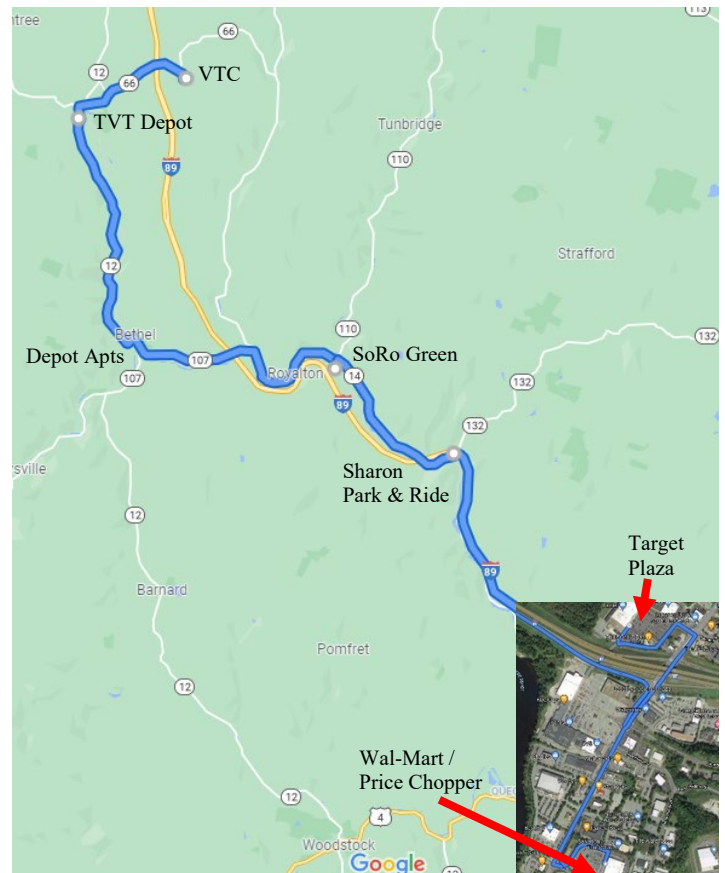

# Saturday Shopper – West Lebanon Route

**Route & Schedule Effective December 4, 2021**

**Operates every Saturday.** Connects Randolph & Bethel to shopping in West Lebanon. Access to retailers including Wal-Mart, Price Chopper and Target as well as many area restaurants.

**Request Stops (R)** – Bus stops by request only. If boarding at a request stop please call the TVT–Orange/N. Windsor office by the Thursday before the trip to schedule. If getting off at a request stop, please inform your driver upon boarding the bus. Times in parenthesis are approximate.

**Deviations** from the published bus route are available up to ¾ mile from the route. Please call the TVT-Orange/N. Windsor office at 802-728-3773 to request a deviation.

<b>Stops</b>	<b>Time</b>
VTC	(10:00) R
TVT Depot Randolph	10:30
Bethel – Depot Apts	10:45
South Royalton Green	11:00
Sharon Park & Ride	11:15
Price Chopper / Wal-Mart	11:30
Target (by request)	(11:35) R
Wal-Mart	12:50
Target	1:00
Walmart (by Request)	(1:50) R
Target	2:00
Sharon P&R	(2:15) R
South Royalton Green	(2:30) R
Bethel Depot Apts	(2:45) R
TVT Depot – Randolph	(3:00) R
VTC	(3:30) R