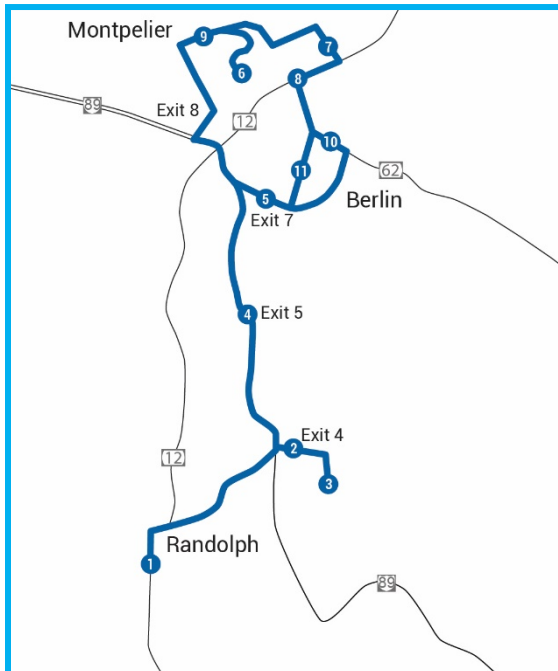

89'er North

Connects:

Randolph – Randolph Center – Northfield

With employers & services in:

Berlin & Montpelier

Berlin Park & Ride Stop is temporarily moved to Berlin Mall parking lot during lot renovations.

We're looking forward to the new facility!

Morning Route	
TVT - Randolph Depot	7:00
VT Tech College – Admin Bldg	7:08
Randolph Park & Ride – Exit 4	7:10
Northfield Park & Ride - Exit 5	(7:25) R
* Berlin Park & Ride - Exit 7	(7:35) R
National Life Building	7:40
Montpelier Transit Center	7:45
Subway, State St. - Montpelier	7:47
Shaw's, Main St. - Montpelier	7:49
Dept of Labor Park & Ride	7:55
Central VT Medical Center	(8:00) R
Berlin Mall	R
* Berlin Park & Ride - Exit 7	(8:05) R
Northfield Park & Ride – Exit 5	(8:15) R
Randolph Park & Ride – Exit 4	(8:30) R
VT Tech College – Admin Bldg	(8:35) R
TVT - Randolph Depot	(8:45) R

Afternoon Route	
TVT - Randolph Depot	3:20
VT Tech College – Admin Bldg	3:28
Randolph Park & Ride – Exit 4	3:30
Northfield Park & Ride - Exit 5	(3:45) R
* Berlin Park & Ride - Exit 7	(3:55) R
Central VT Medical Center	(4:00) R
Berlin Mall	R
National Life Building	4:10
Montpelier Transit Center	4:15
Subway, State St. - Montpelier	4:17
Shaw's, Main St. - Montpelier	4:19
Dept of Labor P&R	4:25
* Berlin Park & Ride - Exit 7	(4:30) R
Northfield Park & Ride - Exit 5	(4:40) R
Randolph Park & Ride – Exit 4	(4:50) R
VT Tech College – Admin Bldg	(4:55) R
TVT - Randolph Depot	5:05