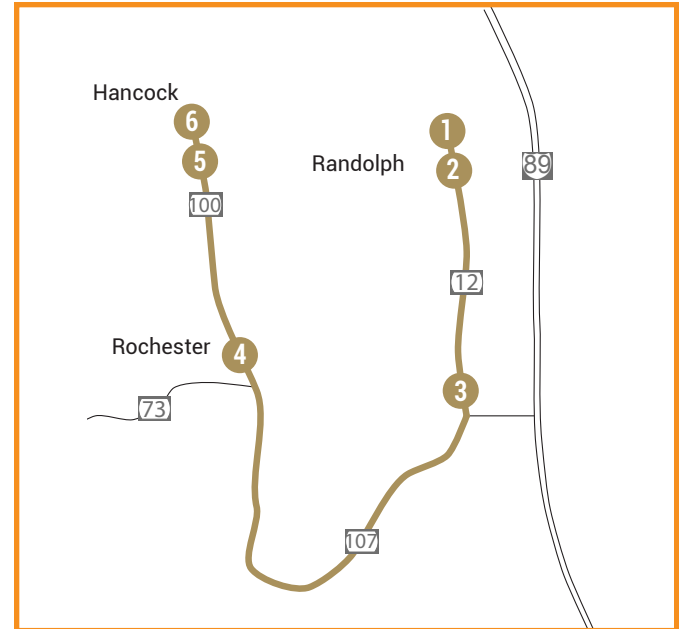

Randolph Shopper

Between Hancock, Rochester, Stockbridge, Bethel & Randolph

THIRD FRIDAY | Stagecoach buses connect riders from Hancock, Rochester, Stockbridge, and Bethel to Randolph's Shopping District and Medical Centers. Between 2pm & 4pm our drivers provide shuttle service to Randolph destinations by request. Service runs year round, see Holiday Schedule for exceptions on page 10.

FARES

- 1-Way = \$2.00
- 10-Ride Pass = \$20.00

FARE DISCOUNTS

- Passengers aged 60+ or with an ADA disability are eligible for an 80% discount (10-Ride Pass = \$4.00); Passengers may self-report age or disability

DEVIATIONS •Up to ¾ mile

GENERAL INFO

- Fares are collected on all Stagecoach bus routes except within the Fare-Free Zones
- Only exact change, checks, or passes are accepted on all buses

R Request Only

Temporarily suspended due to COVID-19

Please call TVT - Orange/N. Windsor office for other transportation options

RANDOLPH- 3RD FRIDAY				
6	4	7	2	2
Quintown Senior Center	Mac's Rochester	Stockbridge Deviations	Depot Apartments, Bethel	Stagecoach Depot
1:00	1:15	R	2:15	2:30