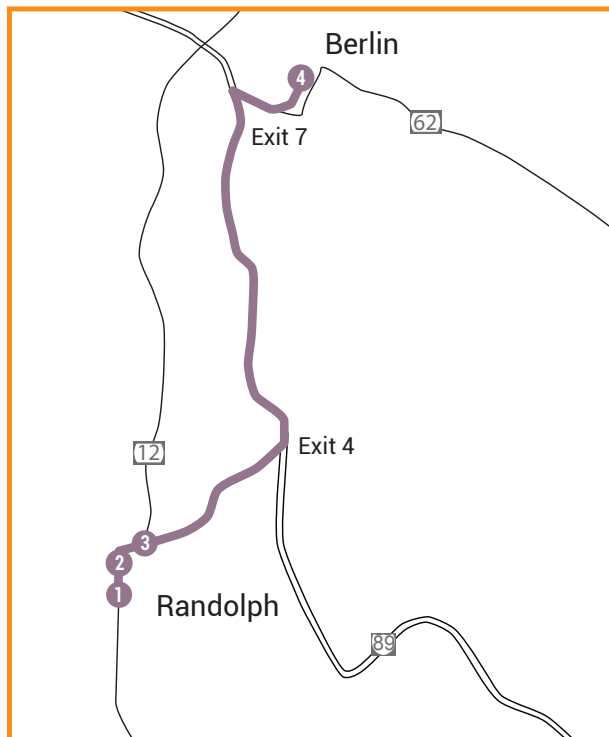

Effective April 23, 2018

Berlin Shopper

Between Randolph & Berlin Shopping Area

First Friday | The Berlin Shopper connects riders from the Randolph area to the Shopping District in Berlin off Exit 7 on I 89. Service runs year round, see Holiday Schedule for exceptions on page 10.

DEVIATIONS

- Up to ¾ mile

GENERAL INFO

- Fares are collected on all Stagecoach bus routes except within the Fare-Free Zones
- Only exact change, checks, or passes are accepted on all buses

RANDOLPH- BERLIN							
1	2	3	4	4	3	2	1
Stagecoach Depot	Clara Martin Center	Randolph Deviations	Berlin Shopping	Berlin Shopping	Randolph Deviations	Clara Martin Center	Stagecoach Depot
9:55	10:00	10:15	11:00	1:00	1:45	2:00	2:05

Temporarily Suspended Due TO COVID-19
Please call TVT-Orange/N. Windsor Office about
other transportation options

Effective April 23, 2018

2nd Friday Shopper

Between Hancock, Rochester, Randolph & West Lebanon

MONTHLY | The 2nd Friday of the Month Shopper connects riders from the Hancock and Rochester area to Randolph and West Lebanon Shopping Districts. Service runs year round, see Holiday Schedule for exceptions on page 10.