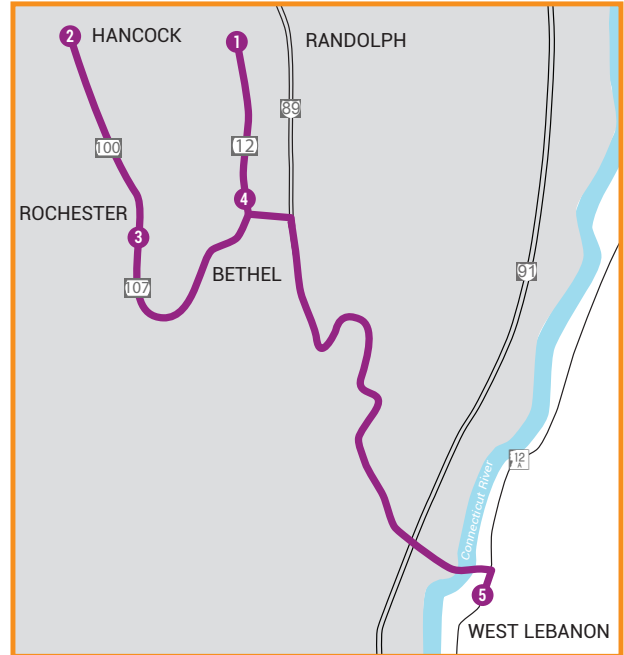

Effective April 23, 2018

2nd Friday Shopper

Between Hancock, Rochester, Randolph & West Lebanon

MONTHLY | The 2nd Friday of the Month Shopper connects riders from the Hancock and Rochester area to Randolph and West Lebanon Shopping Districts. Service runs year round, see Holiday Schedule for exceptions on page 10.

FARES

- 1-Way = $2.00
- 10-Ride Pass = $20.00

FARE DISCOUNTS

- Passengers aged 60+ or with an ADA disability are eligible for an 80% discount (10-Ride Pass = $4.00); Passengers may self-report age or disability

DEVIATIONS

- Up to ¾ mile

GENERAL INFO

- Fares are collected on all Stagecoach bus routes except within the Fare-Free Zones
- Only exact change, checks, or passes are accepted on all buses

R Request Only

HANCOCK- LEBANON SHOPPER- 2ND FRIDAY

Temporarily Suspended Due TO COVID-19
Please call TVT-Orange/N. Windsor Office about other transportation options

1	2	3	4	5	5	4	3	2	1
Stagecoach Depot	Hancock Deviations	Mac's Rochester	Depot Apartments, Bethel	West Lebanon	West Lebanon	Depot Apartments, Bethel	Mac's Rochester	Hancock Deviations	Stagecoach Depot
9:00	(10:15) R	(10:20) R	10:45	11:30	2:30	3:00	(3:30) R	(3:45) R	4:30