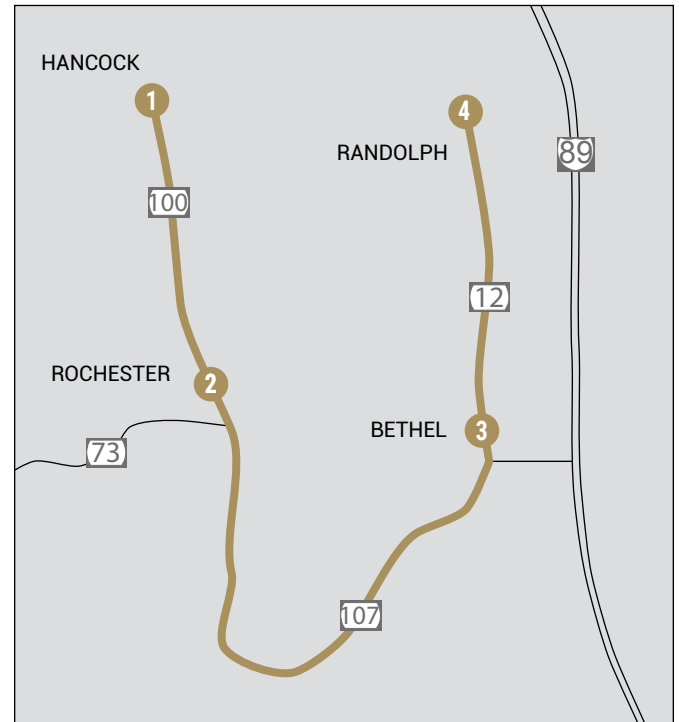

# Randolph Shopper

Between Hancock, Rochester, Stockbridge, Bethel & Randolph

FRIDAY | Every Friday Stagecoach buses connect riders from Hancock, Rochester, Stockbridge, and Bethel to Randolph's Shopping District and Medical Centers. Between 2pm & 4pm our drivers provide shuttle service to Randolph destinations by request.

## DEVIATIONS

- Up to ¾ mile

## IN-BOUND ROUTE

1	2	3	4
Hubbard's, Hancock	Mac's, Rochester	Depot Apartments, Bethel	Randolph Shopping District
R	R	1:45 PM	2:00 PM

R Request Only

## OUT-BOUND ROUTE

4	3	2	1
Randolph Shopping District	Depot Apartments, Bethel	Mac's, Rochester	Hubbard's, Hancock
4:00 PM	4:15 PM	R	R